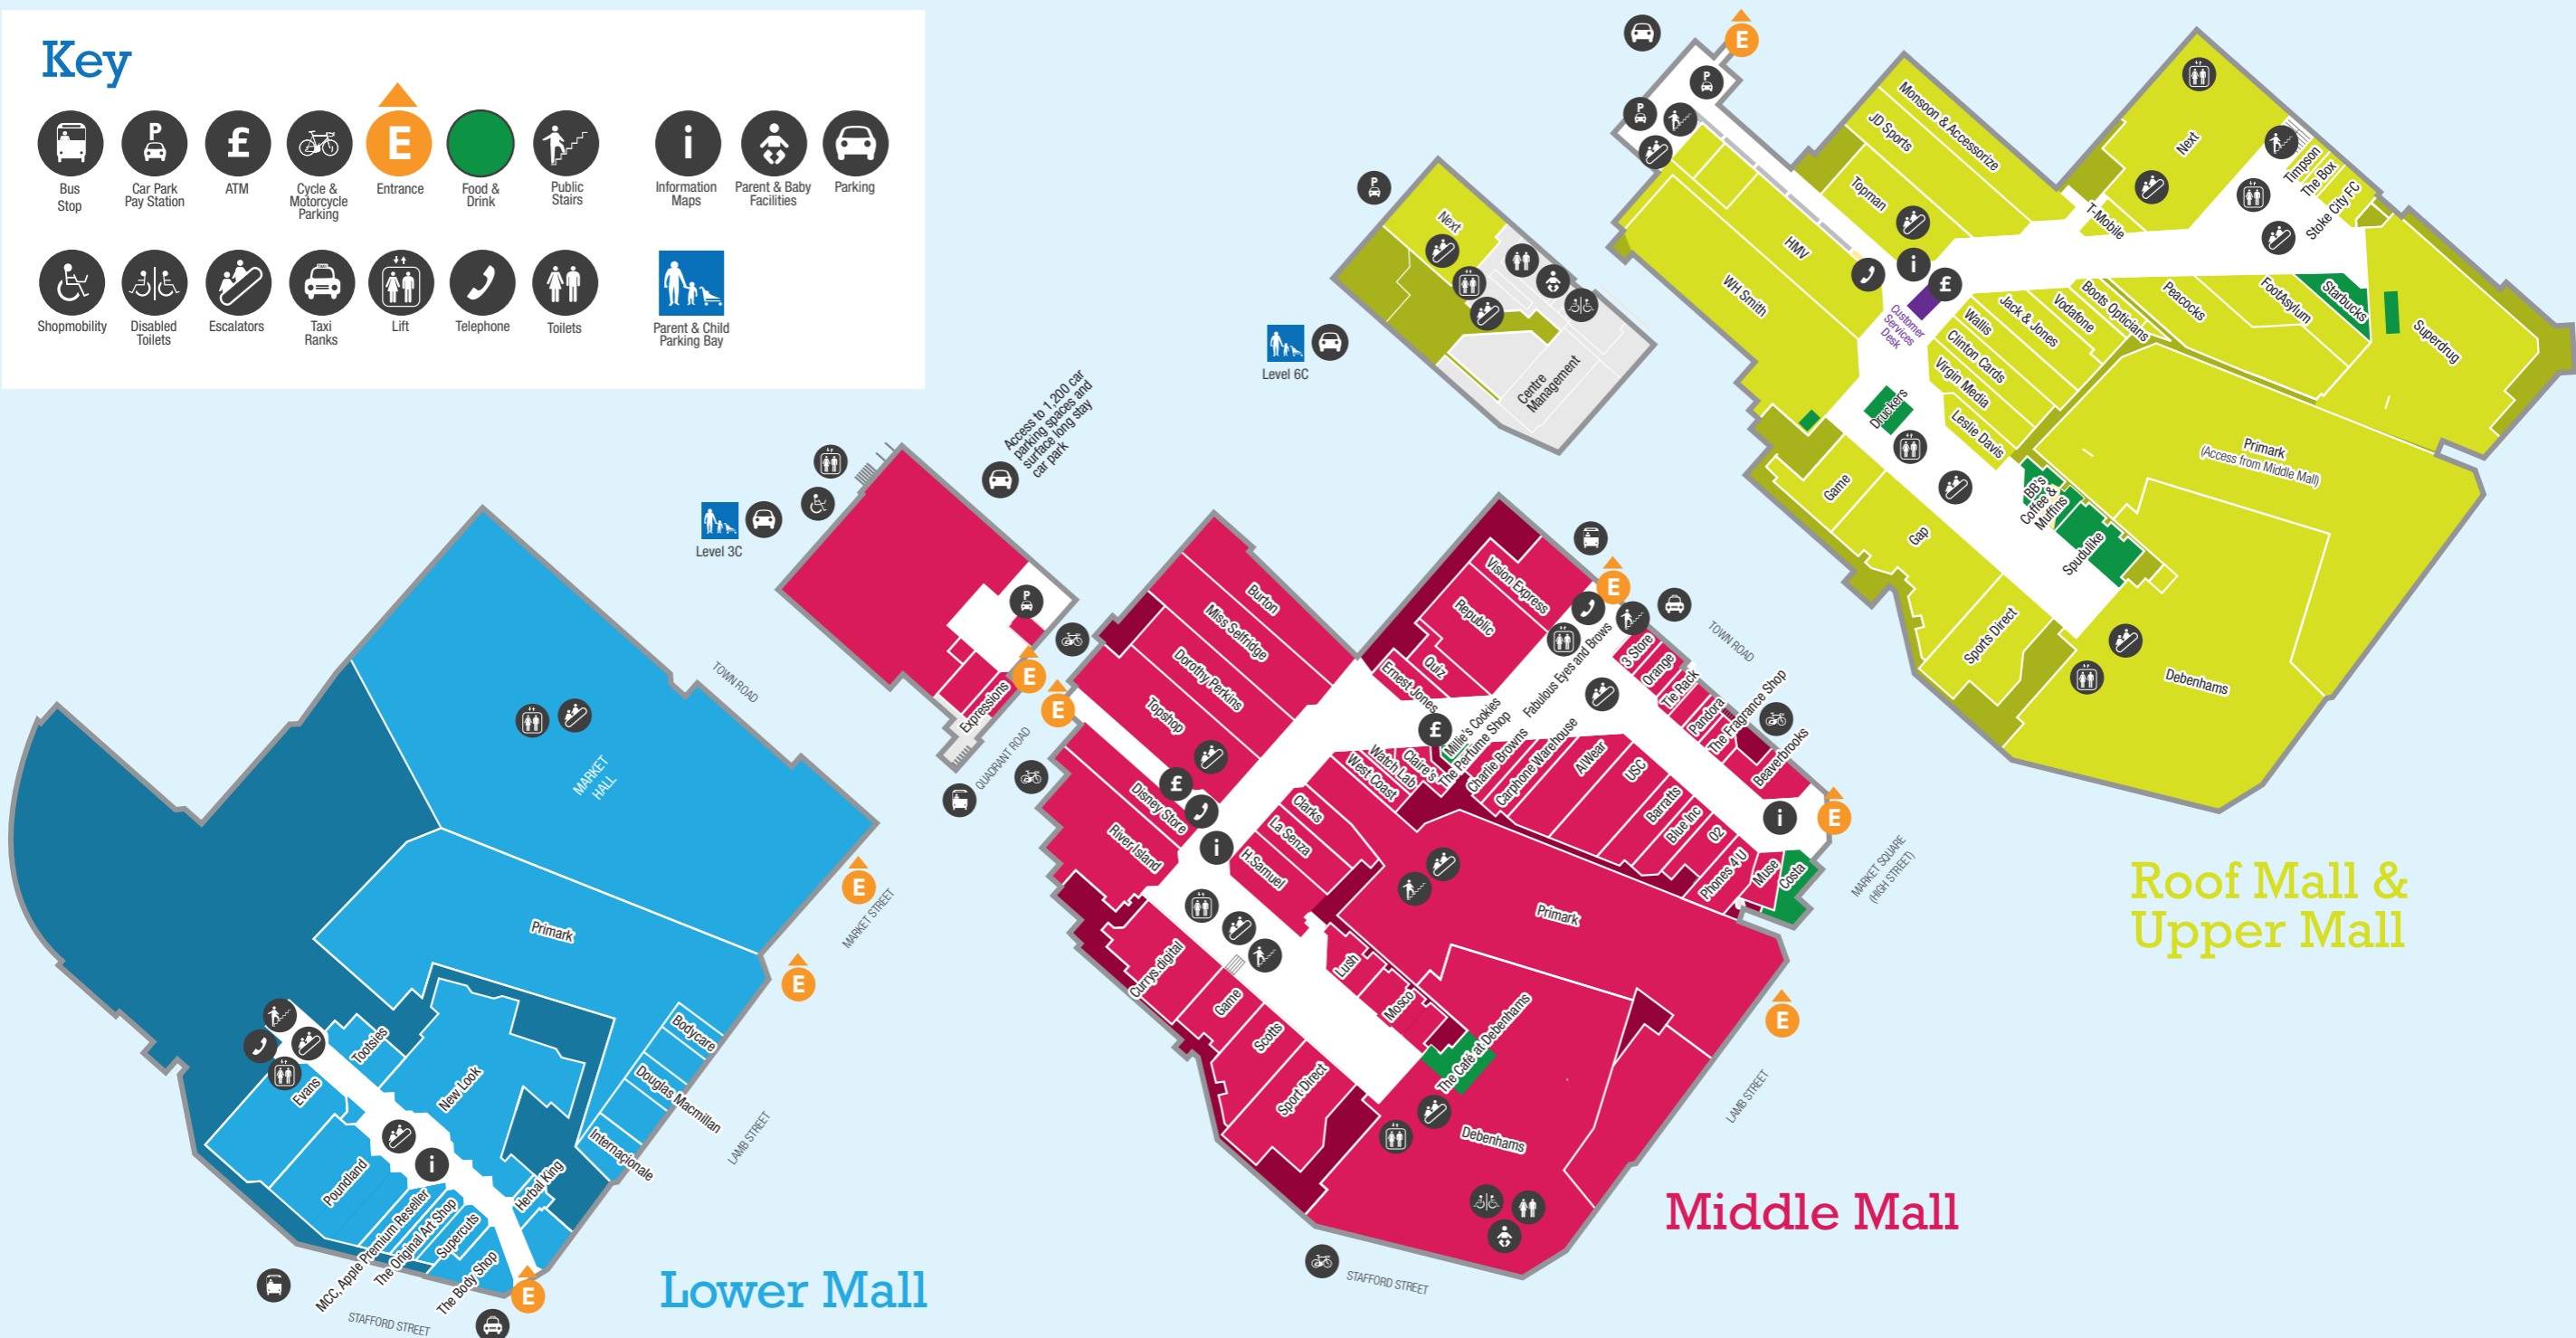

- Republic
- River Island
- Topshop
- USC
- Wallis
- Wallis (within Debenhams)
- Warehouse (within Debenhams)
- West Coast

Men

- Blue Inc
- Burton
- Charlie Browns
- FootAsylum
- GAP
- Jack & Jones
- Peacocks
- Republic
- River Island
- Scotts
- Topman
- USC
- West Coast

Key

- Bus Stop
- Car Park Pay Station
- ATM
- Cycle & Motorcycle Parking
- Entrance
- Food & Drink
- Public Stairs
- Information Maps
- Parent & Baby Facilities
- Parking
- Shopmobility
- Disabled Toilets
- Escalators
- Taxi Ranks
- Lift
- Telephone
- Toilets
- Parent & Child Parking Bay

Lower Mall

Middle Mall

Roof Mall & Upper Mall